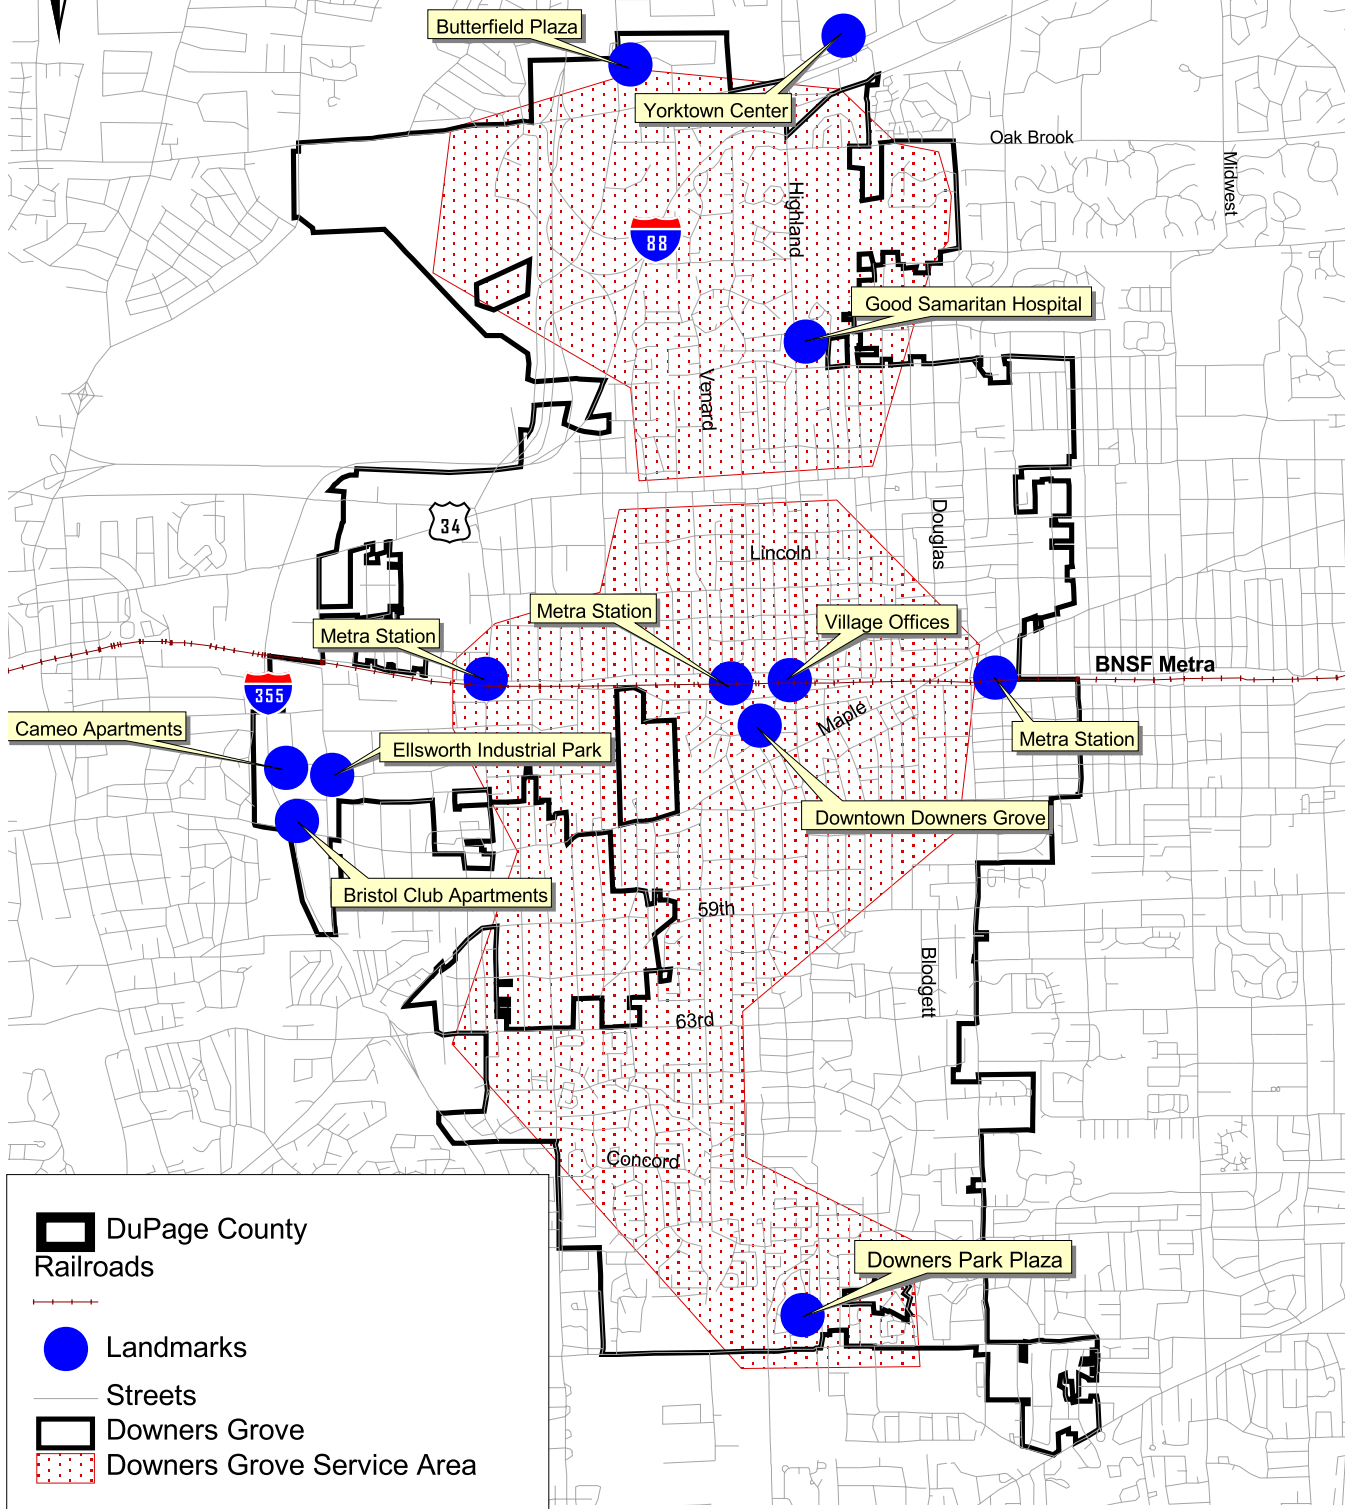

Proposed Downers Grove Community Service Area

- DuPage County Railroads
- Landmarks
- Streets
- Downers Grove
- Downers Grove Service Area

This map produced by LSC Transportation Consultants, Inc.