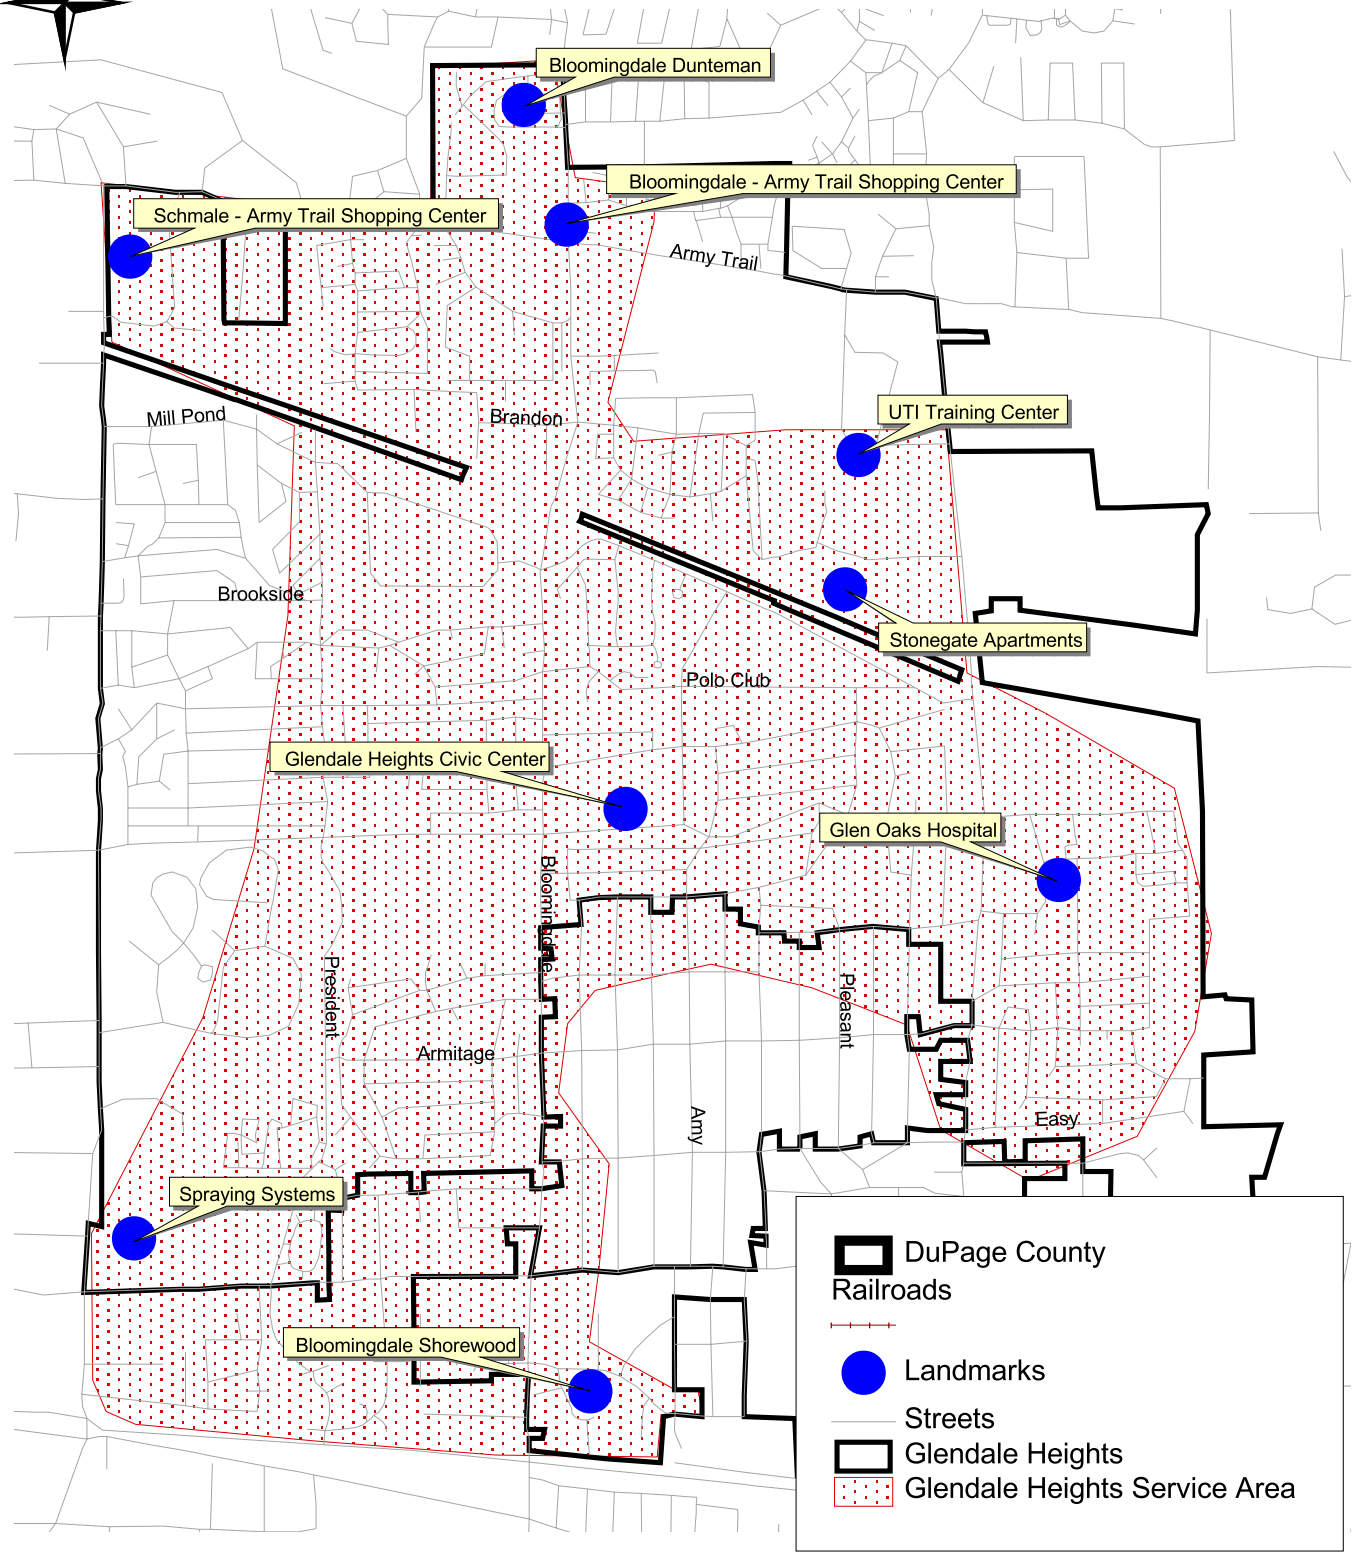

### Proposed Glendale Heights Community Service Area

This map produced by LSC Transportation Consultants, Inc.