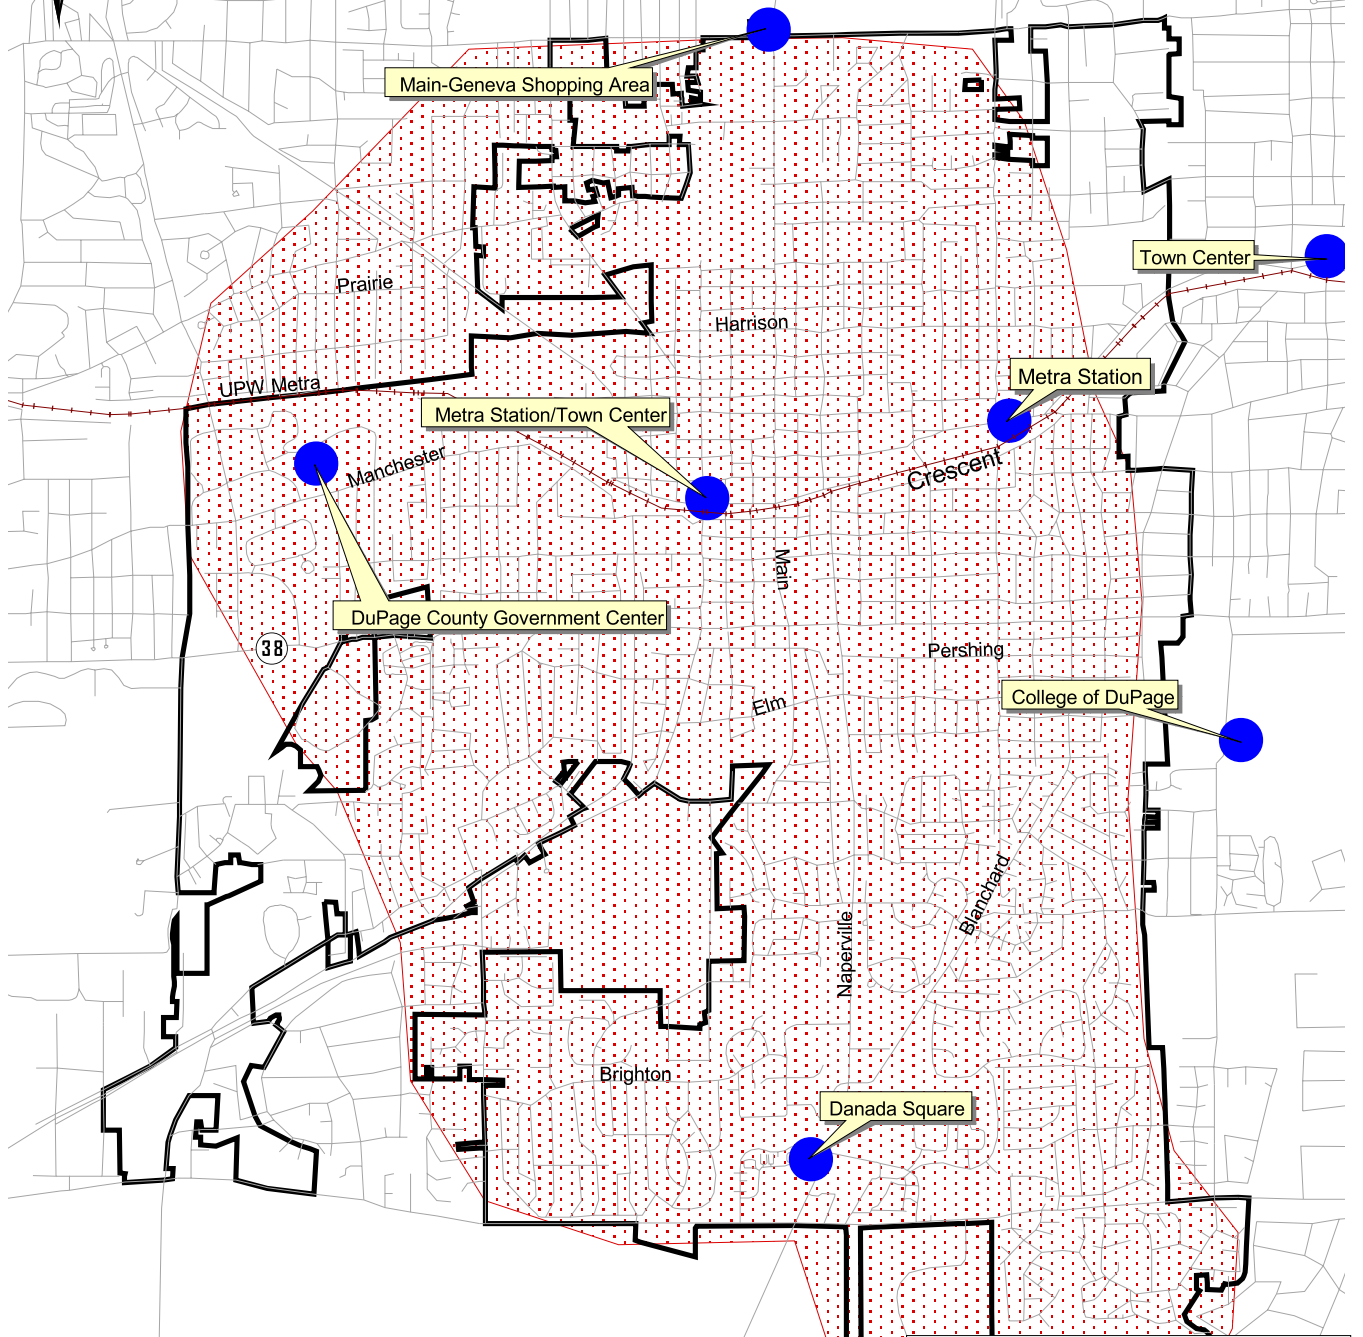

# Proposed Wheaton Community Service Area

- DuPage County Railroads
- Landmarks
- Streets
- Wheaton
- Wheaton Service Area

This map produced by LSC Transportation Consultants, Inc.