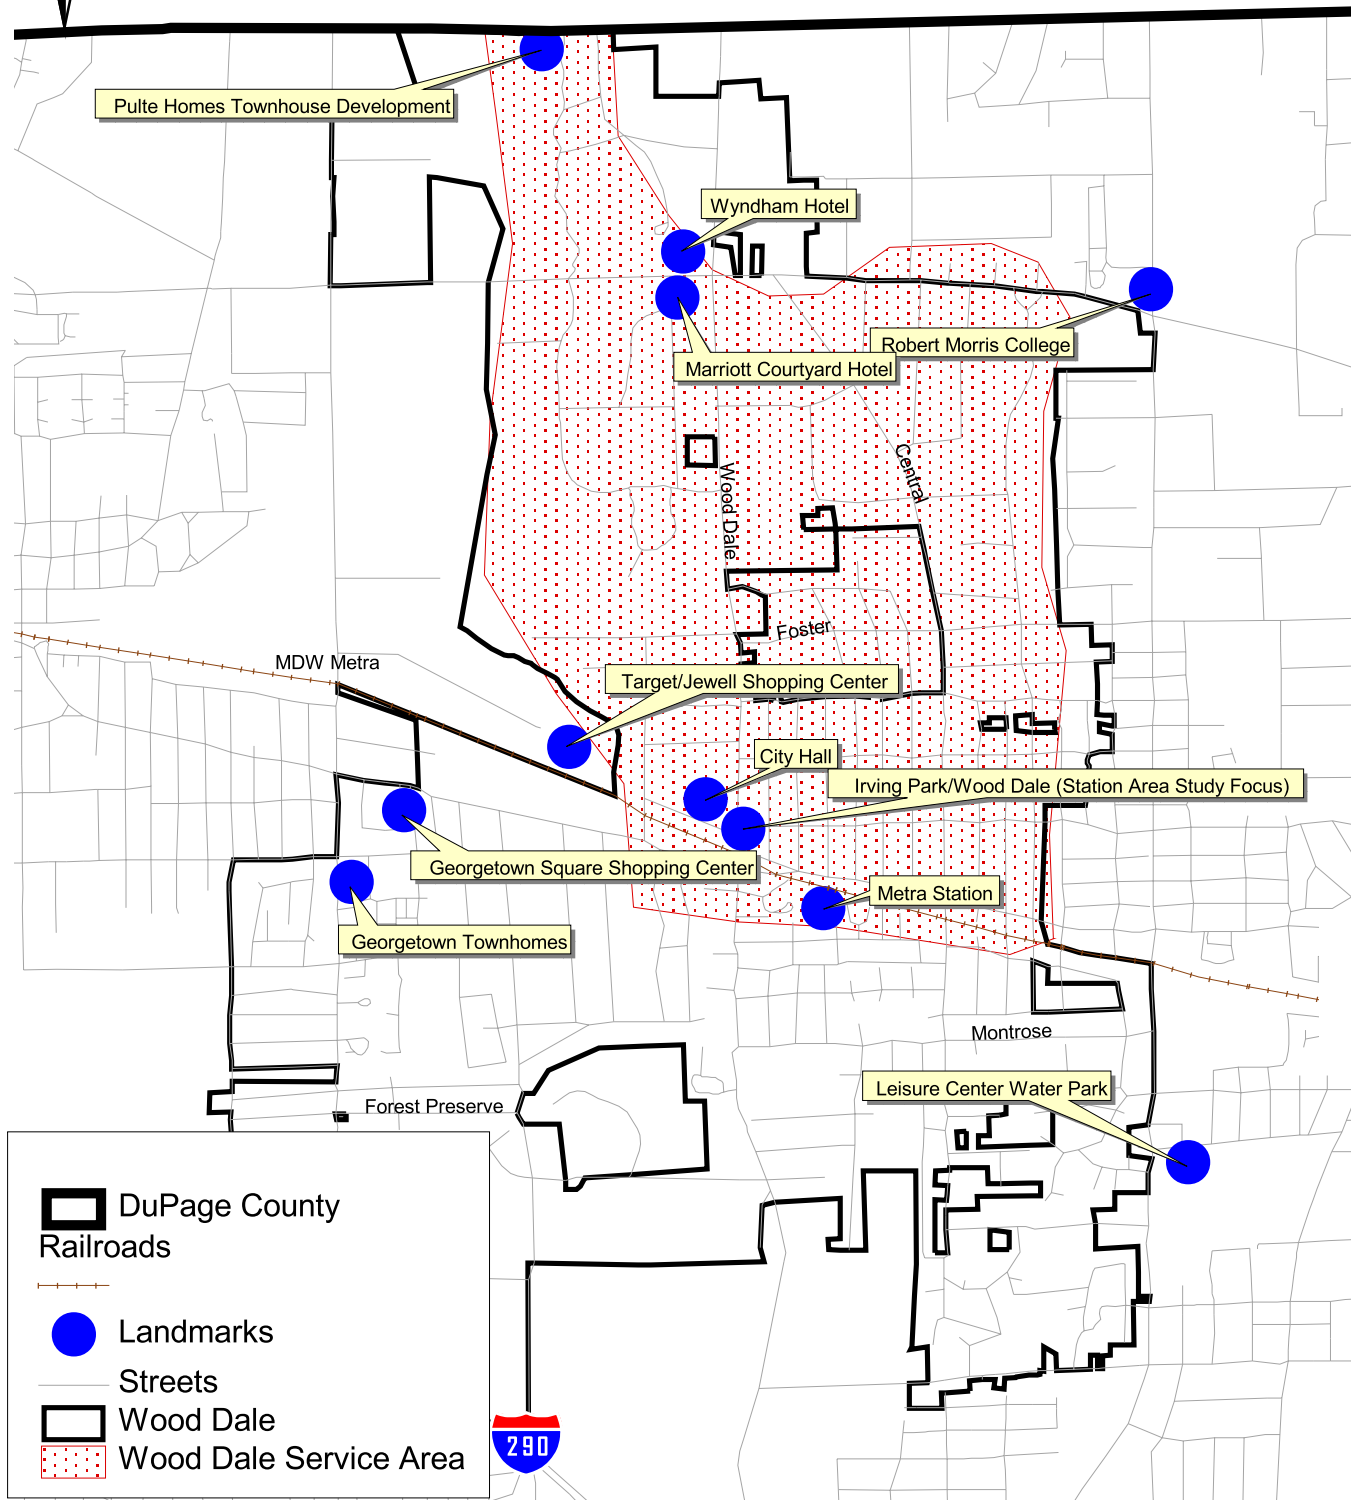

# Proposed Wood Dale Community Service Area

DuPage County Railroads  
 Wood Dale Service Area  
 Landmarks  
 Streets  
 Wood Dale

This map produced by LSC Transportation Consultants, Inc.